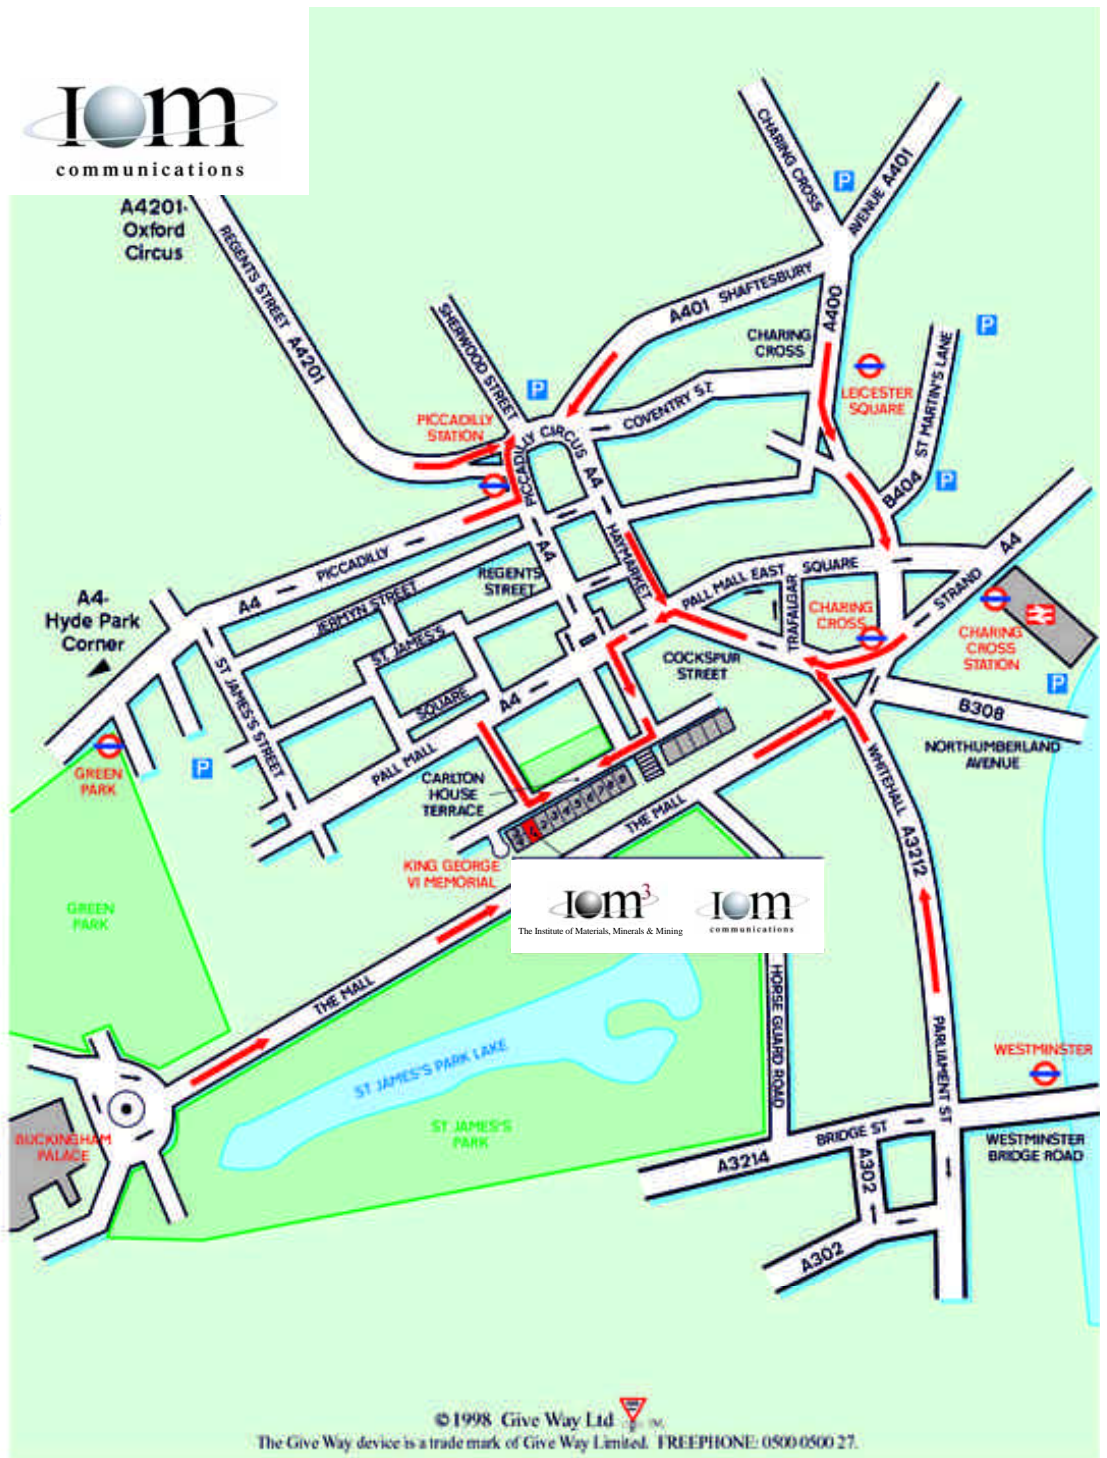

The Institute of Materials, Minerals & Mining

The Institute of Materials,
Minerals & Mining
1 Carlton House Terrace,
London, SW1Y5DB

Tel: 020 7451 7300
Fax: 020 7839 1702

HOW TO FIND US

Based in the heart of London, the Institute of Materials, Minerals and Mining is located in Carlton House Terrace, just off Waterloo Place, between Pall Mall and the Mall.

ON FOOT:

It is less than 5 minutes walk from Piccadilly Circus, 10 minutes from Charing Cross and Green Park and 20 minutes from Victoria.

BYRAIL:

All main railways are within easy reach.

BYAIR:

Heathrow Airport - Take the Heathrow Express into Paddington Station and then take the underground (Bakerloo line) and alight at Piccadilly Circus.

Gatwick Airport - Take the Gatwick Express into Victoria and then take a black cab, or make a 20 minute walk going through St. James's Park.

Stansted Airport - Take the Stansted Express into Liverpool Street Station and then the underground via the Central line to Holborn, change to the Piccadilly line and alight at Piccadilly Circus.

Luton Airport - Take a Thameslink train to Kings Cross, get on the Northern line and alight at Charing Cross tube station.

© 1998 Give Way Ltd. The Give Way device is a trade mark of Give Way Limited. FREEPHONE: 0500 0500 27.